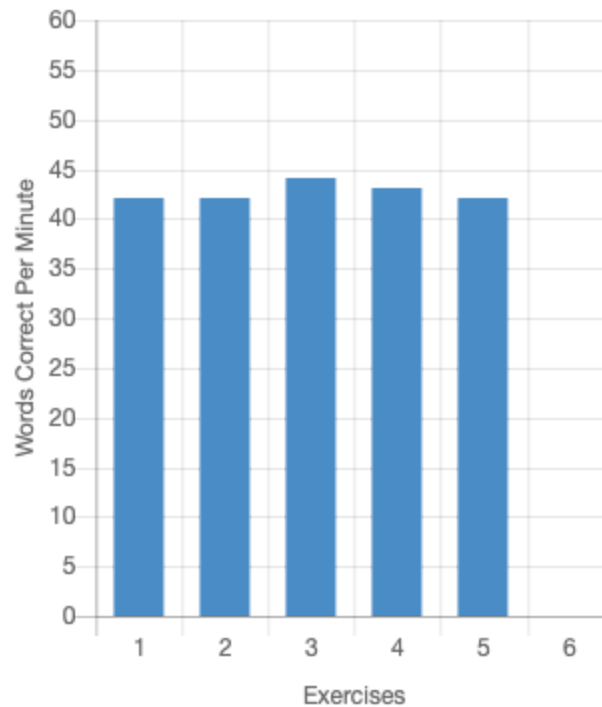

Word Warm-ups Live

Word Warm-ups Word List Graph

Level/Section: 1/C

Mariane Ehlen

Current Grade: 4

Current Homeroom: Room 112

School: Alberto Santos Dumon...

Word List

Graph shows the student's Words Correct Per Minute on the most recent attempt, by exercise.

Order Passed	Exercise	Date Passed	WCPM	Errors
1	mule: Long u with silent e	09/09/2020	42	3
2	kite: Long i with silent e	09/09/2020	42	1
3	rope: Long o with silent e	09/09/2020	44	1
4	cake: Long a with silent e	09/09/2020	43	1
5	Review: Mixed long vowels with silent e	09/09/2020	42	1